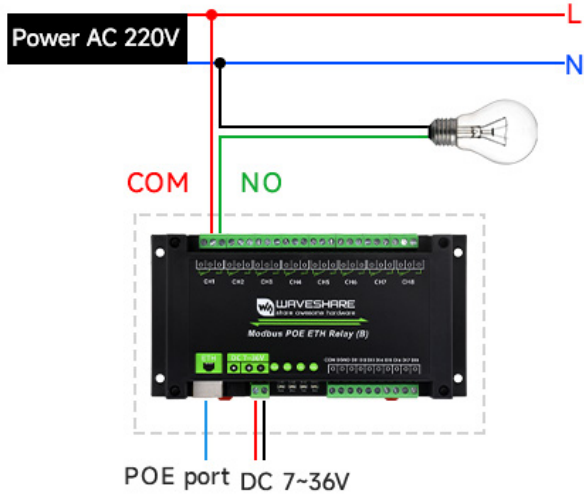

## Linkage Control

The output status follows the digital input status

Digital input monitoring

Power ON/OFF control

Load

## Toggle Mode

When inputs a pulse, the output status will toggle once

Pulse input monitoring

Power ON/OFF control

Load

### AC 220V Device Connection

Relay Module Power Supply: options for POE port or DC power input

### DC 30V Device Connection

Relay Module Power Supply: options for POE port or DC power input