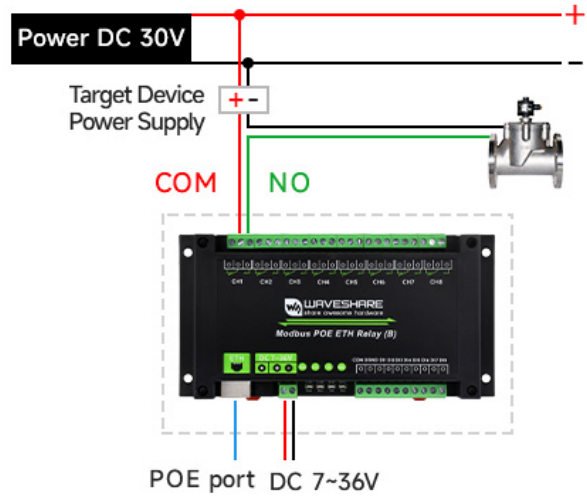

## Linkage Control

The output status follows the digital input status

Digital input monitoring

Power ON/OFF control

Load

## Toggle Mode

When inputs a pulse, the output status will toggle once

Pulse input monitoring

Power ON/OFF control

Load

### AC 220V Device Connection

Relay Module Power Supply: options for POE port or DC power input

### DC 30V Device Connection

Relay Module Power Supply: options for POE port or DC power input